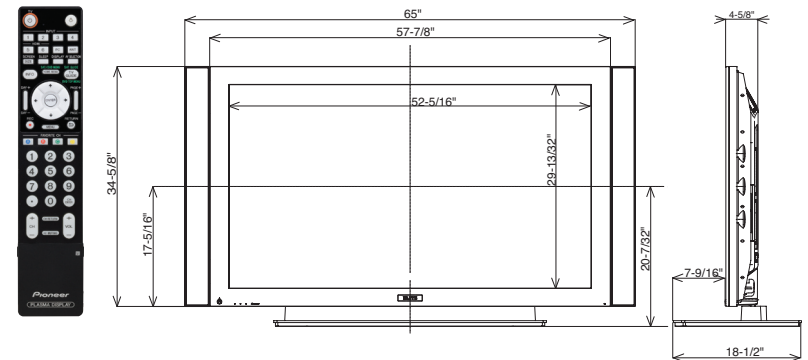

CARTON DIMENSIONS

- › **Plasma**
 - W x H x D: 61-3/4" x 39-1/4" x 16-1/2"
 - Weight: TBD
- › **Stand**
 - W x H x D: 22-3/4" x 7-1/2" x 43-1/4"

UPC

- › 12562829609

INTEGRATED TECHNOLOGIES

PRODUCT DIMENSIONS

- › Display (W x H x D): 57-7/8" x 34-5/8" x 4-5/8" - No Speakers
- › Display Weight: 113 lbs. 3 oz.

Specifications and design subject to modification without notice.

* As an optional service through an Elite dealer, you can have a trained ISF professional calibrate the plasma using the built-in ISFccc feature.
 ** The TV Guide On Screen interactive program guide provides listings for cable-ready, cable box, and digital cable services as well as over-the-air broadcast. It does not provide listings for satellite
 *** Previously existing or new home network, Microsoft Windows® XP, and Microsoft Windows® Media Connect software (Free for licensed users of Microsoft Windows® operating system through Windows® Updates) required for all Home Media Gallery features. For best results use wired connection.